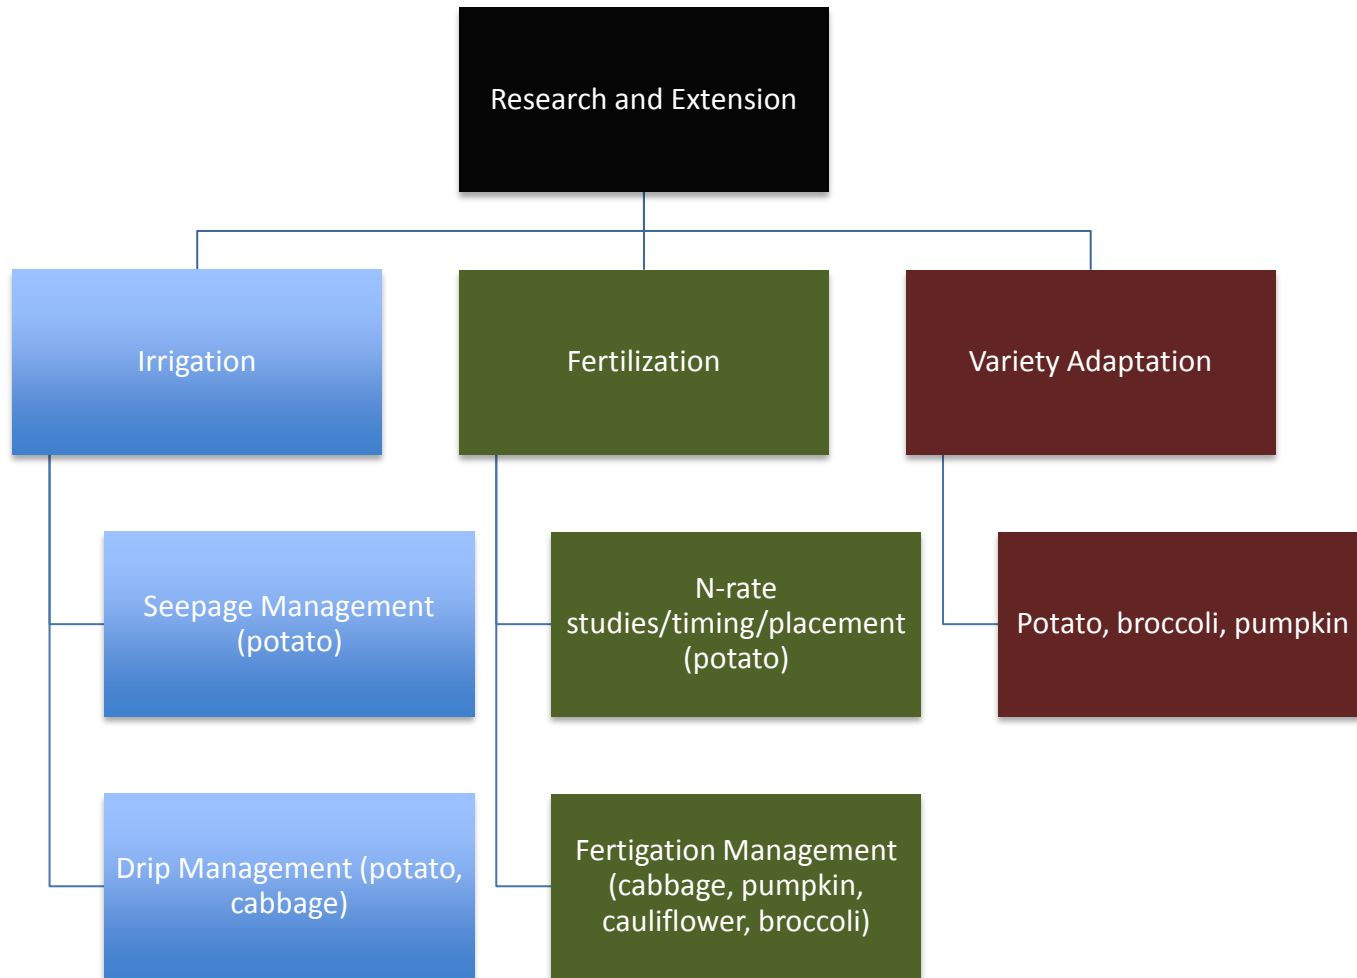

# UF Partnership for Water, Agriculture & Community Sustainability at Hastings Downtown Facility

An aerial photograph of a large agricultural field, likely a sugarcane field, with a canal in the foreground. The field is divided into rows, and the canal is filled with water. The sky is overcast.

Lincoln Zotarelli  
Horticultural Sciences Department  
University of Florida

# Potato Research/Extension

## Potato Growers Survey

Objective 1: *“collect important information of potato production in the state of Florida to guide research and extension efforts to better serve potato growers”*

Objective 2: *“Use the survey data as a tool for impact measurement of extension activities”*